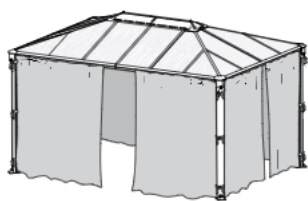

Garden Gazebo Curtains / Netting Set

Compatible with Palram's Rectangular Martinique 4300 / 5000 & Milano 4300 Garden Gazebos

Martinique™ 4300

Milano™ 4300

Martinique™ 5000

WE ARE HERE TO HELP

Contact us on our website :