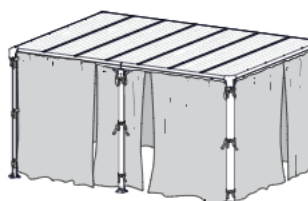

Garden Gazebo Curtains / Netting Set

Compatible with Palram's Rectangular Martinique 4300 / 5000 & Milano 4300 Garden Gazebos

Martinique™ 4300

Milano™ 4300

Martinique™ 5000

WE ARE HERE TO HELP

Contact us on our website :