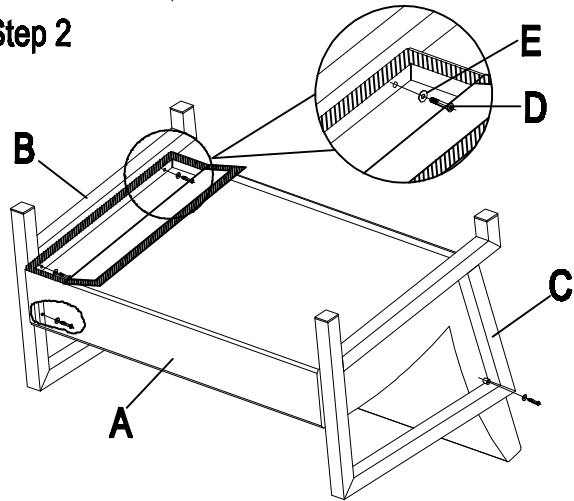

ASSEMBLY INSTRUCTION SHEET

SOFA CHAIR

PARTS LIST

A	 SEAT	1	D	 BOLT (M6*40MM)	8
B	 LEFT ARMREST	1	E	 METAL WASHER	8
C	 RIGHT ARMREST	1	F	 ALLEN WRENCH	1

Step 1

Step 2

Step 3