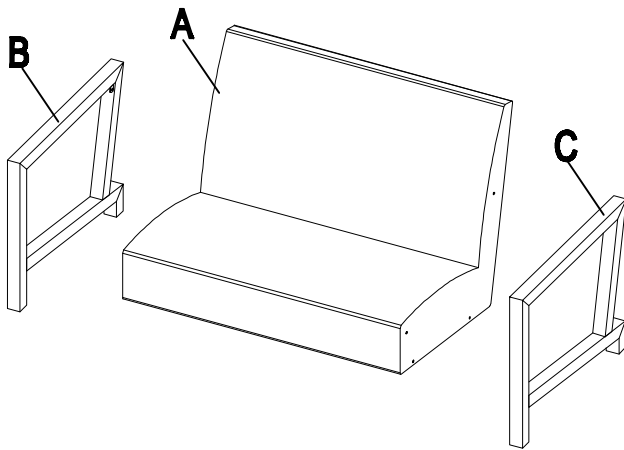

ASSEMBLY INSTRUCTION SHEET

SOFA CHAIR

PARTS LIST

A	 SEAT	1	D	 BOLT (M6*40MM)	8
B	 LEFT ARMREST	1	E	 METAL WASHER	8
C	 RIGHT ARMREST	1	F	 ALLEN WRENCH	1

Step 1

Step 2

Step 3