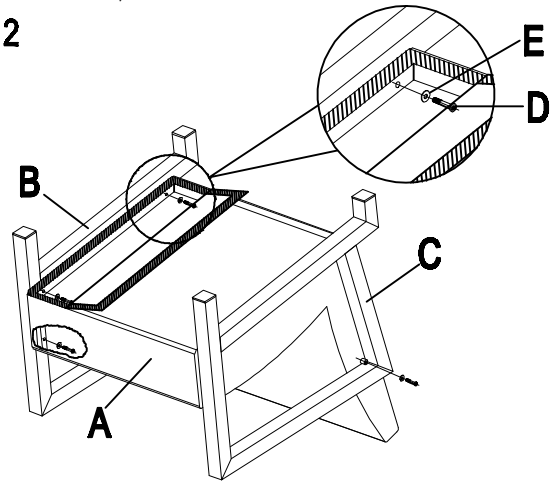

ASSEMBLY INSTRUCTION SHEET

SOFA CHAIR

PARTS LIST

A	SEAT	1	D	BOLT (M6*40MM)	8
					
B	LEFT ARMREST	1	E	METAL WASHER	8
					
C	RIGHT ARMREST	1	F	ALLEN WRENCH	1
					

Step 1

Step 2

Step 3