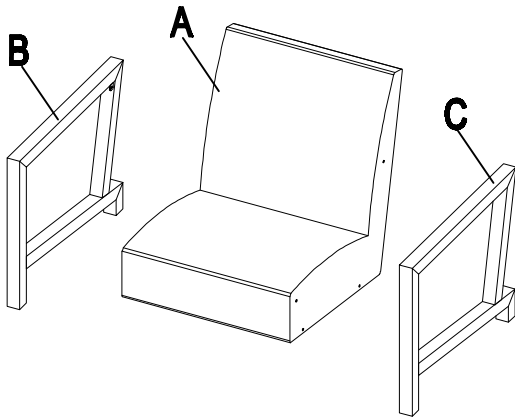

ASSEMBLY INSTRUCTION SHEET

SOFA CHAIR

PARTS LIST

A	SEAT	1	D	BOLT (M6*40MM)	8
					
B	LEFT ARMREST	1	E	METAL WASHER	8
					
C	RIGHT ARMREST	1	F	ALLEN WRENCH	1
					

Step 1

Step 2

Step 3