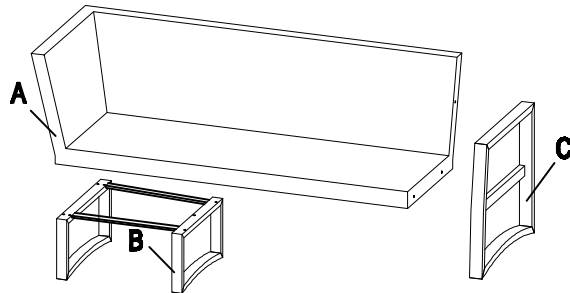

ASSEMBLY INSTRUCTION SHEET

SOFA CHAIR

PARTS LIST

A	SEAT	1	D	BOLT (M6*40MM)	10
					
B	BASE	1	E	METAL WASHER	10
					
C	RIGHT ARMREST	1	F	ALLEN WRENCH	1
					

Step 1

Step 2

Step 3