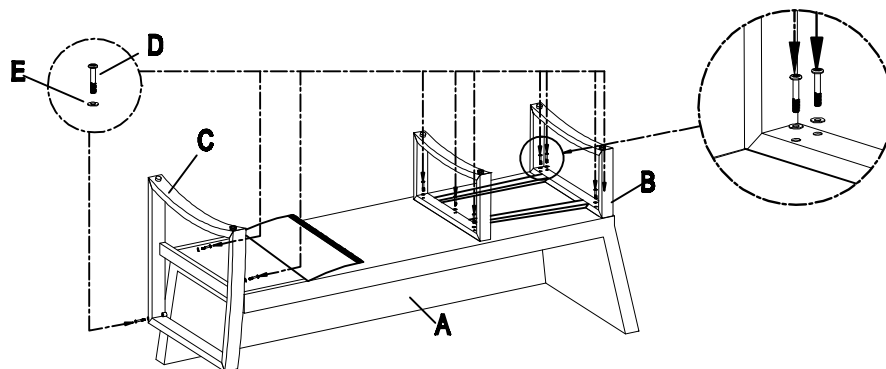

ASSEMBLY INSTRUCTION SHEET

SOFA CHAIR

PARTS LIST

A	SEAT	1	D	BOLT (M6*40MM)	10
					
B	BASE	1	E	METAL WASHER	10
					
C	RIGHT ARMREST	1	F	ALLEN WRENCH	1
					

Step 1

Step 2

Step 3