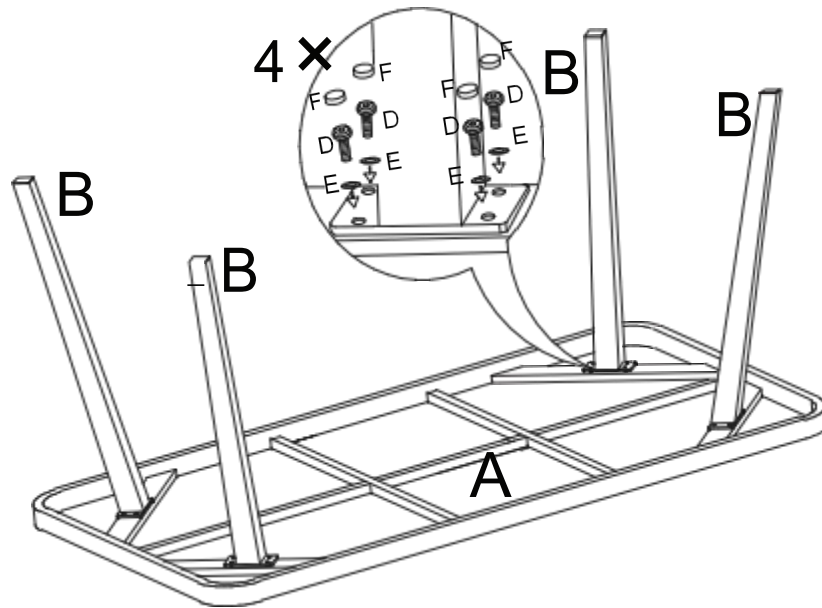

Ref	Dimensions	Visual	Qty
A	180*90cm		1
B	73.5*10cm		4
C	180*90cm		1

Fixtures and fittings supplied(actual size)

Ref	Dimensions	Qty
F	∅13x5mm	16
E	∅14x1mm	16
D	M6x15mm	16
G	22X66mm	1

Bornholm-white Dining Table

Assembly instructions

STEP 1

STEP 2

Fx16	ø13 x 5.0mm
	
Ex16	ø14 x 1.0mm
	
Gx1	22 x 66mm
	
Dx16	M6 x 20mm
