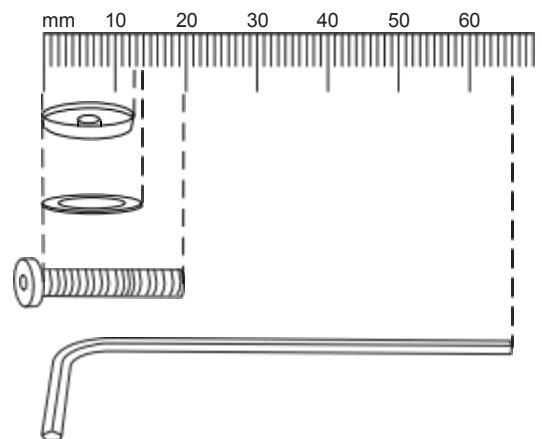

Bornholm-white Dining Table

Assembly instructions

Bornholm-white Dining Table

Assembly instructions

GETTING TO KNOW YOUR PRODUCT

Components supplied. Please use this guide if you require replacement parts.

Ref	Dimensions	Visual	Qty
A	180*90cm		1
B	73.5*10cm		4
C	180*90cm		1

Fixtures and fittings supplied(actual size)

Ref	Dimensions	Qty
F	∅13x5mm	16
E	∅14x1mm	16
D	M6x15mm	16
G	22X66mm	1

Bornholm-white Dining Table

Assembly instructions

STEP 1

STEP 2

Fx16	ø13 x 5.0mm
	
Ex16	ø14 x 1.0mm
	
Gx1	22 x 66mm
	
Dx16	M6 x 20mm
