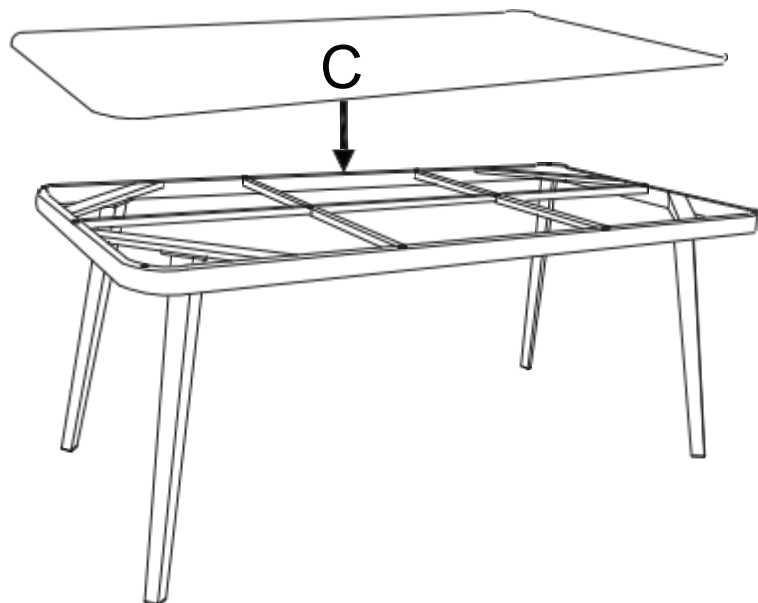

Bornholm-white Dining Table

Assembly instructions

Bornholm-white Dining Table

Assembly instructions

GETTING TO KNOW YOUR PRODUCT

Components supplied. Please use this guide if you require replacement parts.

Ref	Dimensions	Visual	Qty
A	180*90cm		1
B	73.5*10cm		4
C	180*90cm		1

Fixtures and fittings supplied(actual size)

Ref	Dimensions	Qty
F	∅13x5mm	16
E	∅14x1mm	16
D	M6x15mm	16
G	22X66mm	1

Bornholm-white Dining Table

Assembly instructions

STEP 1

STEP 2

Fx16	ø13 x 5.0mm
	
Ex16	ø14 x 1.0mm
	
Gx1	22 x 66mm
	
Dx16	M6 x 20mm
