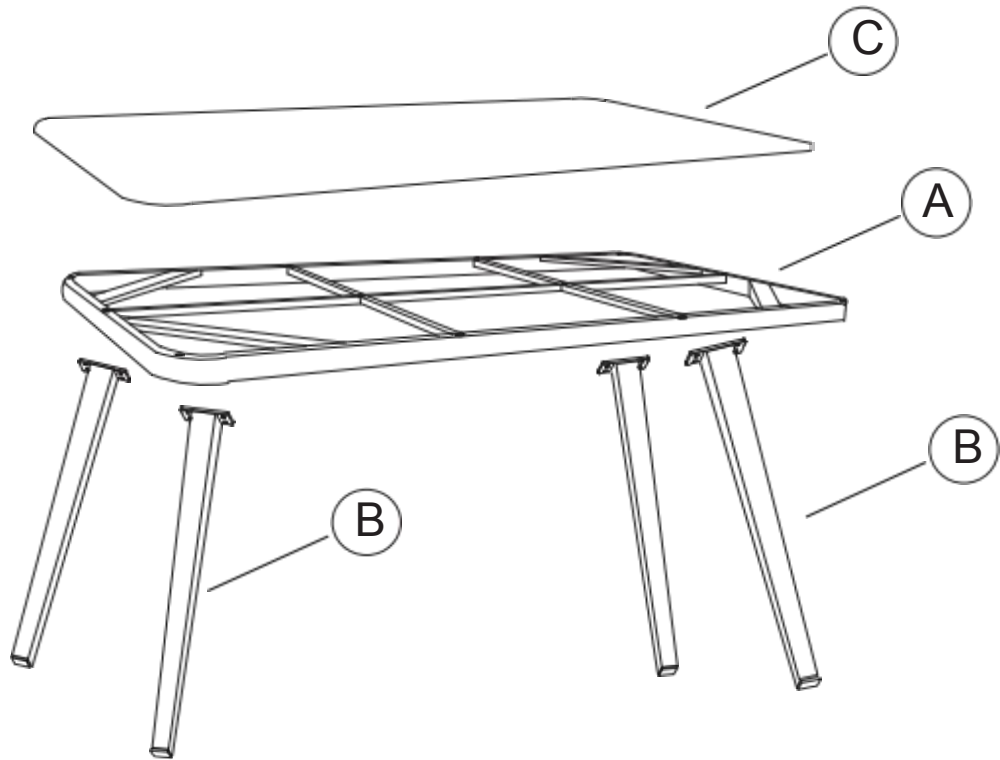

Bornholm-white Dining Table

Assembly instructions

Bornholm-white Dining Table

Assembly instructions

GETTING TO KNOW YOUR PRODUCT

Components supplied. Please use this guide if you require replacement parts.

Ref	Dimensions	Visual	Qty
A	180*90cm		1
B	73.5*10cm		4
C	180*90cm		1

Fixtures and fittings supplied(actual size)

Ref	Dimensions	Qty
F	∅13x5mm	16
E	∅14x1mm	16
D	M6x15mm	16
G	22X66mm	1

Bornholm-white Dining Table