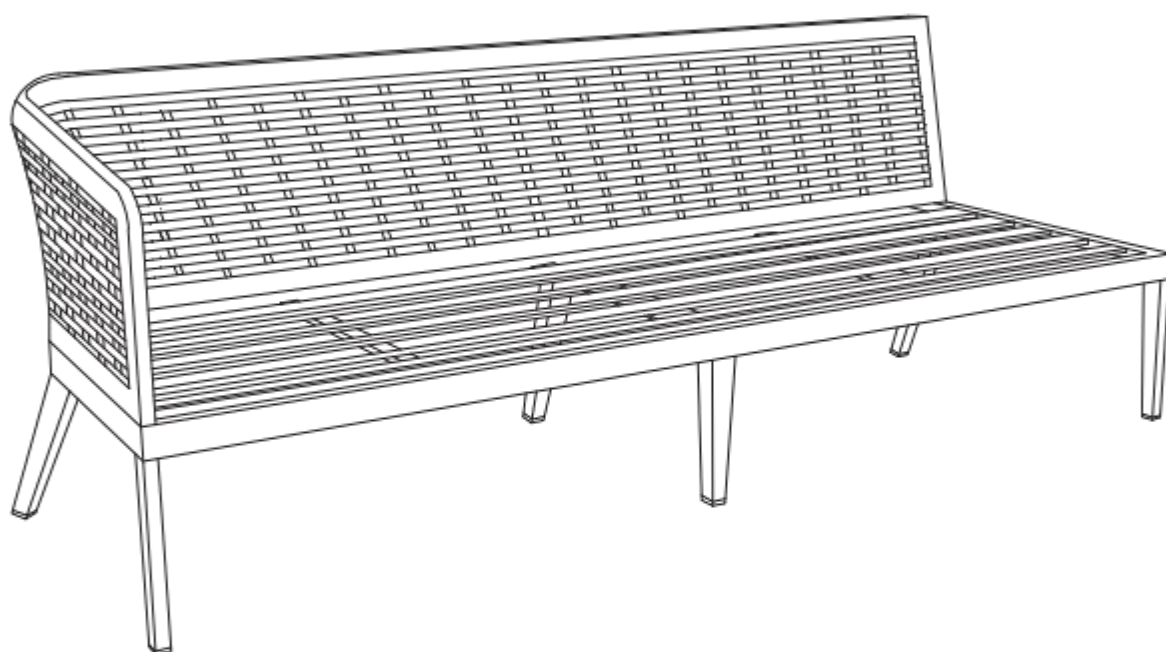

# Løkken-white - Text rope 3 seat left side sofa