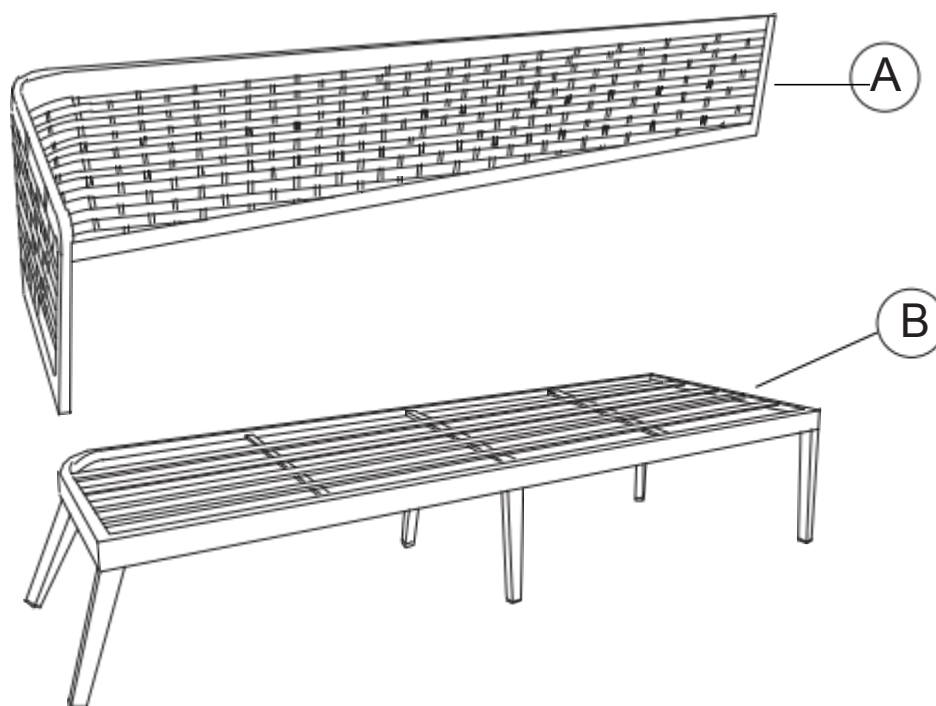

Løkken-white - Text rope 3 seat left side sofa

Assembly instructions

GETTING TO KNOW YOUR PRODUCT