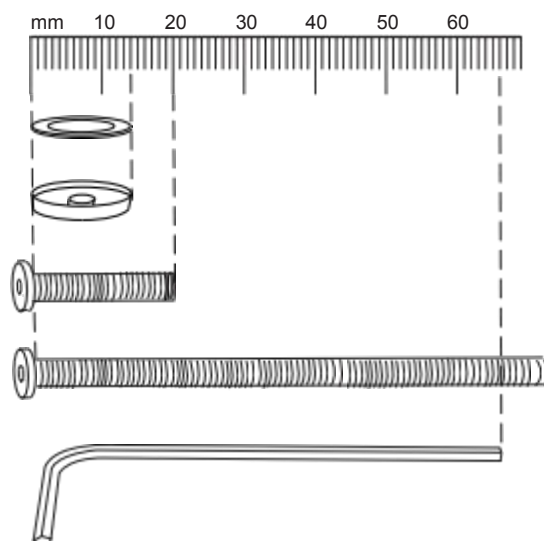

### GETTING TO KNOW YOUR PRODUCT

Components supplied. Please use this guide if you require replacement parts.

Ref	Dimensions	Visual	Qty
A	190*70*40cm		1
B	190*60*33cm		1

Fixtures and fittings supplied(actual size)

Ref	Dimensions	Qty
E	∅14x1mm	6
F	∅13x5mm	6
D	M6x20mm	1
C	M6x70mm	5
G	22X66mm	1