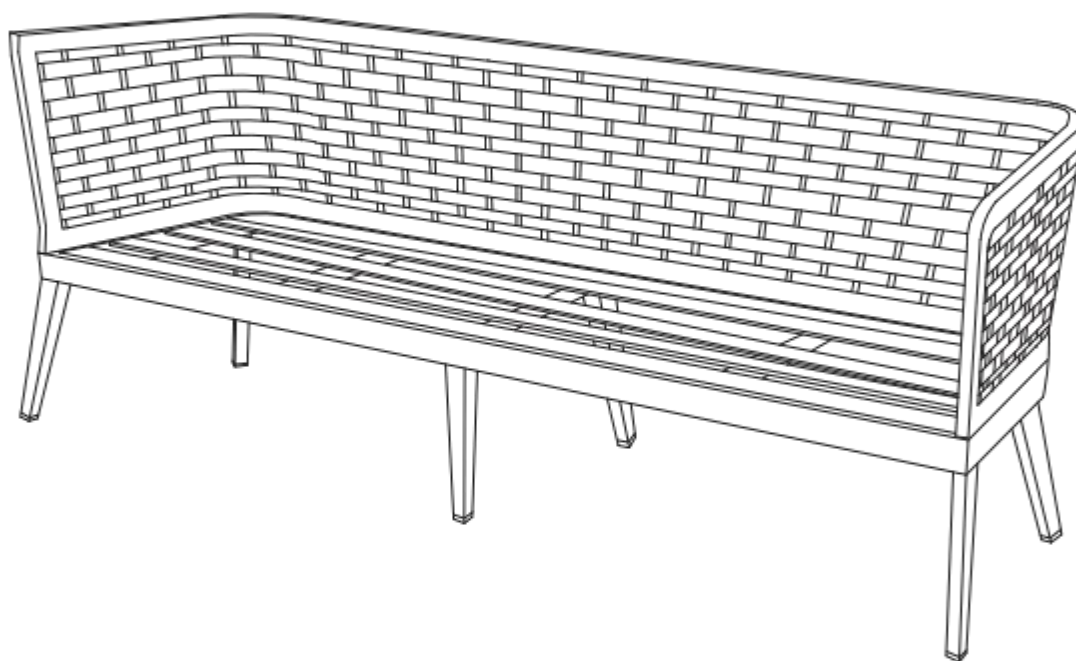

Løkken-white - Text rope 3 seat right side sofa

Assembly instructions

Løkken-white - Text rope 3 seat right side sofa

Assembly instructions

GETTING TO KNOW YOUR PRODUCT

Components supplied. Please use this guide if you require replacement parts.

Ref	Dimensions	Visual	Qty
A	200*70*40cm		1
B	198*60*33cm		1

Fixtures and fittings supplied(actual size)

Ref	Dimensions	Qty
D	∅14x1mm	6
E	∅13x5mm	6
C	M6x70mm	6
F	22X66mm	1

Løkken-white - Text rope 3 seat right side sofa