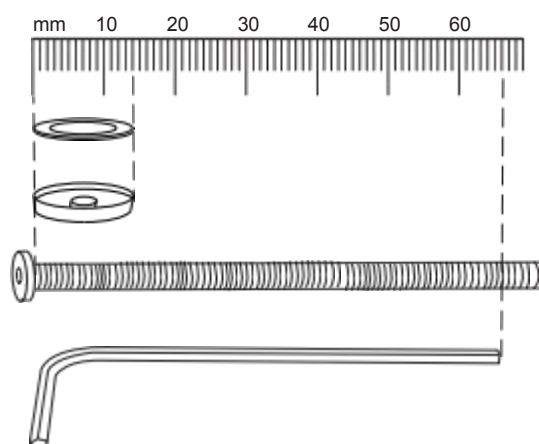

Løkken-white - Text rope 3 seat right side sofa

Assembly instructions

Løkken-white - Text rope 3 seat right side sofa

Assembly instructions

GETTING TO KNOW YOUR PRODUCT

Components supplied. Please use this guide if you require replacement parts.

Ref	Dimensions	Visual	Qty
A	200*70*40cm		1
B	198*60*33cm		1

Fixtures and fittings supplied(actual size)

Ref	Dimensions	Qty
D	∅14x1mm	6
E	∅13x5mm	6
C	M6x70mm	6
F	22X66mm	1

Løkken-white - Text rope 3 seat right side sofa

Assembly instructions

Dx6	ø14 x 1.0mm
	
E x6	ø13 x 5mm
	
Cx6	M6 x 70mm
	
Fx1	22 x 66mm
