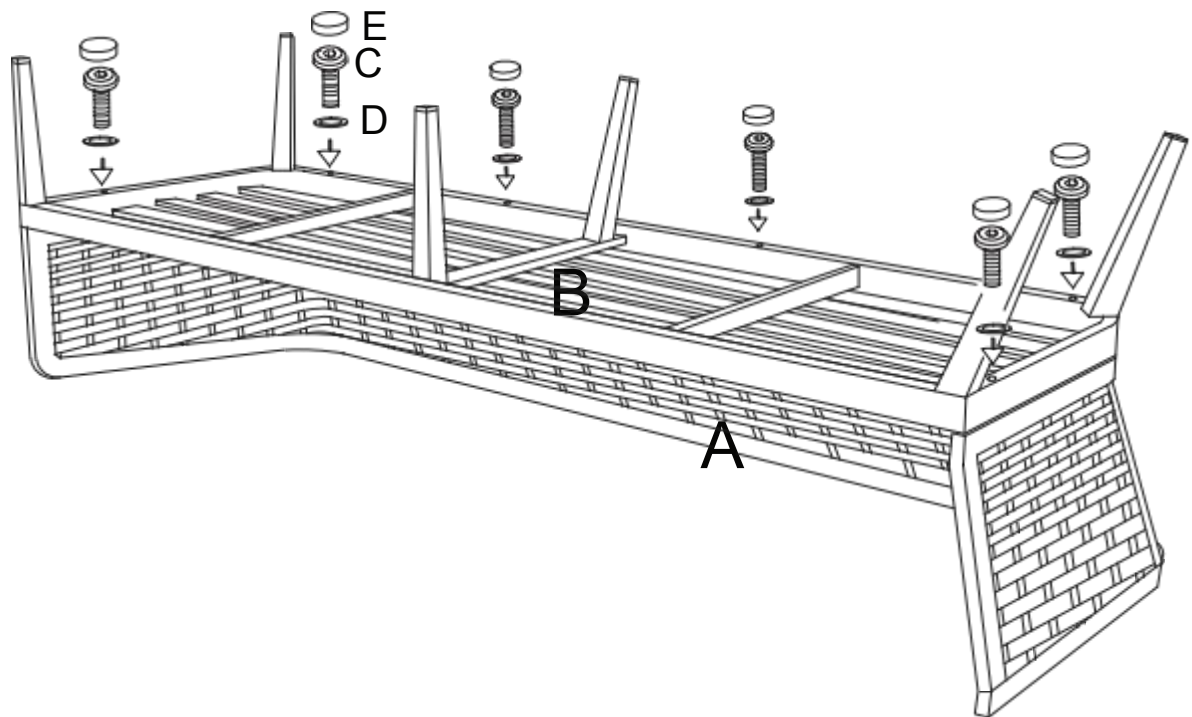

Løkken-white - Text rope 3 seat right side sofa

Assembly instructions

Løkken-white - Text rope 3 seat right side sofa

Assembly instructions

GETTING TO KNOW YOUR PRODUCT

Components supplied. Please use this guide if you require replacement parts.

Ref	Dimensions	Visual	Qty
A	200*70*40cm		1
B	198*60*33cm		1

Fixtures and fittings supplied(actual size)

Ref	Dimensions	Qty
D	∅14x1mm	6
E	∅13x5mm	6
C	M6x70mm	6
F	22X66mm	1

Løkken-white - Text rope 3 seat right side sofa

Assembly instructions

Dx6	ø14 x 1.0mm
	
E x6	ø13 x 5mm
	
Cx6	M6 x 70mm
	
Fx1	22 x 66mm
