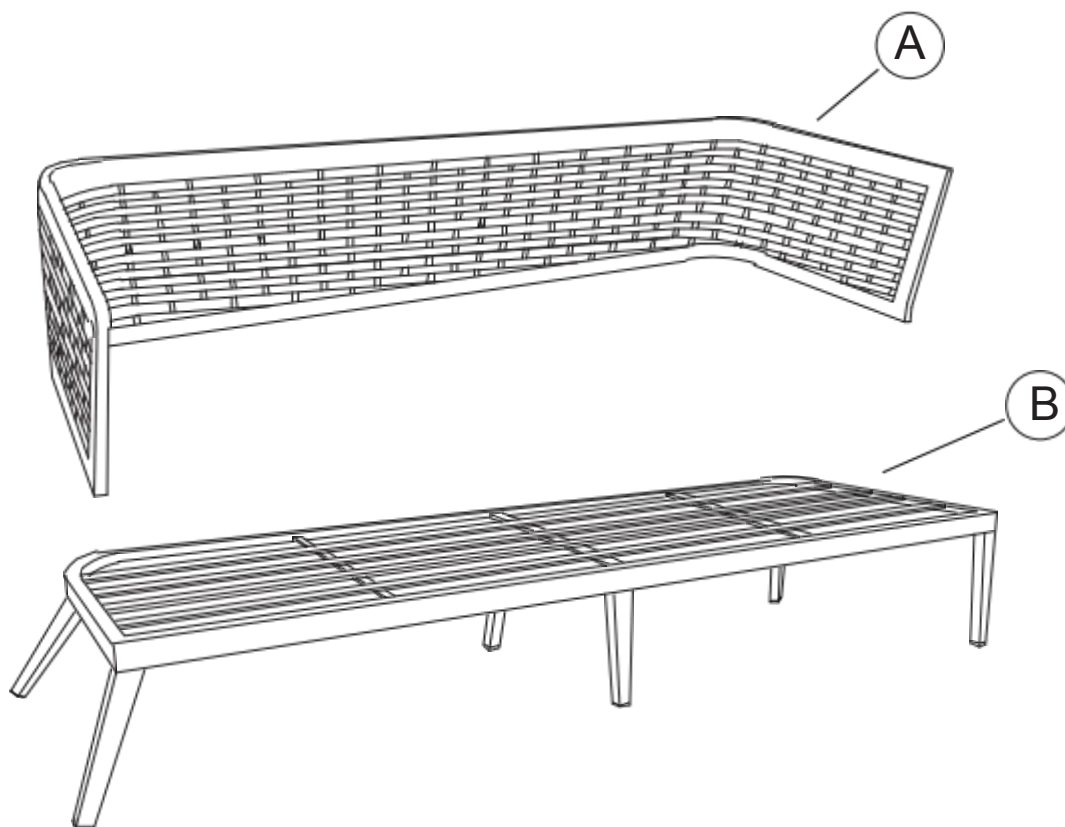

Løkken-white - Text rope 3 seat right side sofa

Assembly instructions

Løkken-white - Text rope 3 seat right side sofa

Assembly instructions

GETTING TO KNOW YOUR PRODUCT

Components supplied. Please use this guide if you require replacement parts.

Ref	Dimensions	Visual	Qty
A	200*70*40cm		1
B	198*60*33cm		1

Fixtures and fittings supplied(actual size)

Ref	Dimensions	Qty
D	∅14x1mm	6
E	∅13x5mm	6
C	M6x70mm	6
F	22X66mm	1

Løkken-white - Text rope 3 seat right side sofa