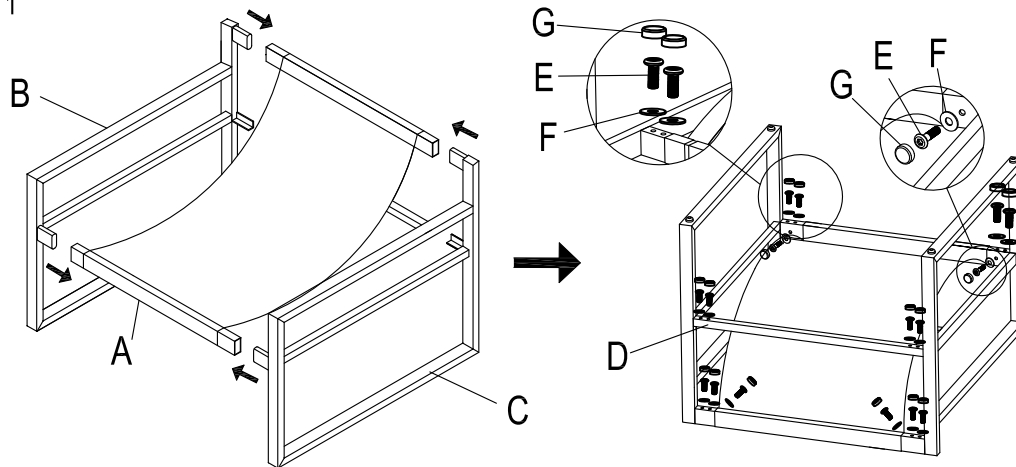

ASSEMBLY INSTRUCTION SHEET

SOFA

PARTS LIST

A	SEAT		1	E	BOLT 1 (M6*15MM)		16
B	LEFT HANDRAIL		1	F	METAL WASHER		16
C	RIGHT HANDRAIL		1	G	PLASTIC BOLT CAP		16
D	SUPPORT		1	H	ALLEN WRENCH		1

STEPS 1

STEPS 2